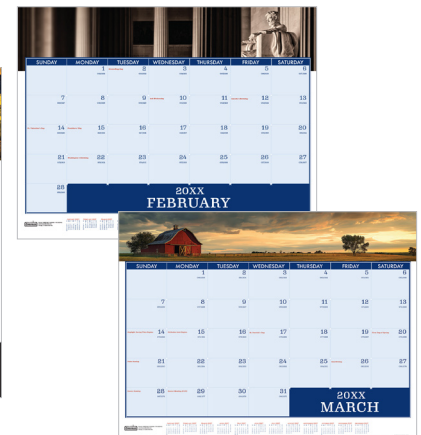

E. Americana Desk Pad Calendar

- January – December featuring 12 months for easy planning
- Every month features unique color photo of landscapes, monuments and lifestyles that celebrate the USA.
- Julian dates and days remaining for quick reference
- 12 month reference calendar on bottom of each month
- Two black leatherette reinforced corners and gummed at top

Item	Size	Block Size	List Price
HOD141	22" x 17"	2 1/2" x 2"	$11.07

E >